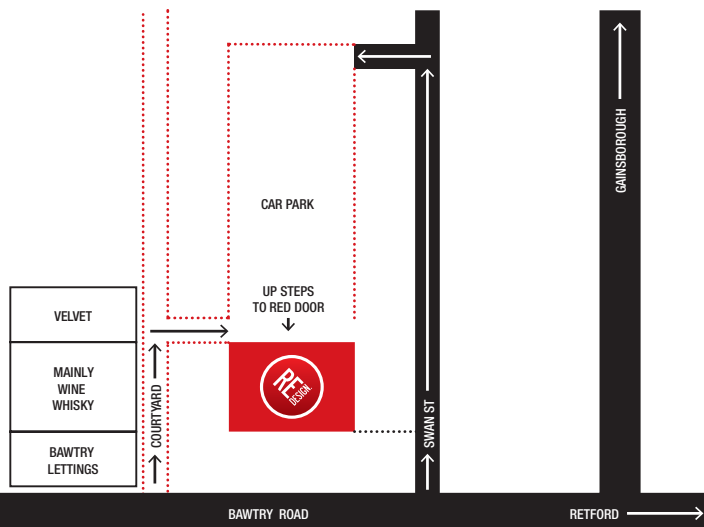

# How to Find Us!

**Finding Redesign is easy, so much so we can nearly always find our way home!**

We are situated in Old Swan Court just at the back of the High Street in Bawtry Town Centre.

Best way on foot is to walk through the Courtyard archway, walk about 25 metres and turn right

Through a narrow thoroughfare, through the wrought iron gate and we are up the steps on the right.

Access by vehicle is best via Swan Street immediately at the side of the Co-op. Turn down Swan Street

and then turn in left 70 metres later opposite The White Hart Pub. This brings you into Old Swan Court.

Look straight ahead when you're into the Car Park and we a straight in front up the steps.